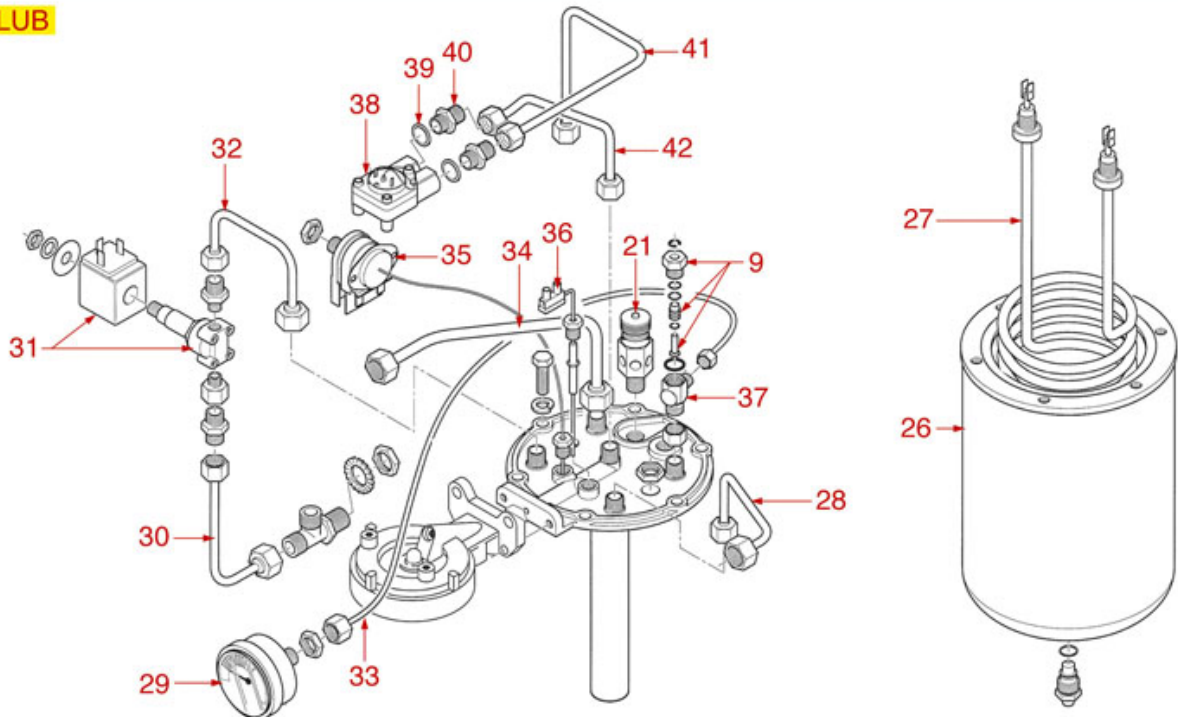

BOILER AND LEVEL GREEN-COMPACT-CLUB

GREEN-COMPACT

CLUB