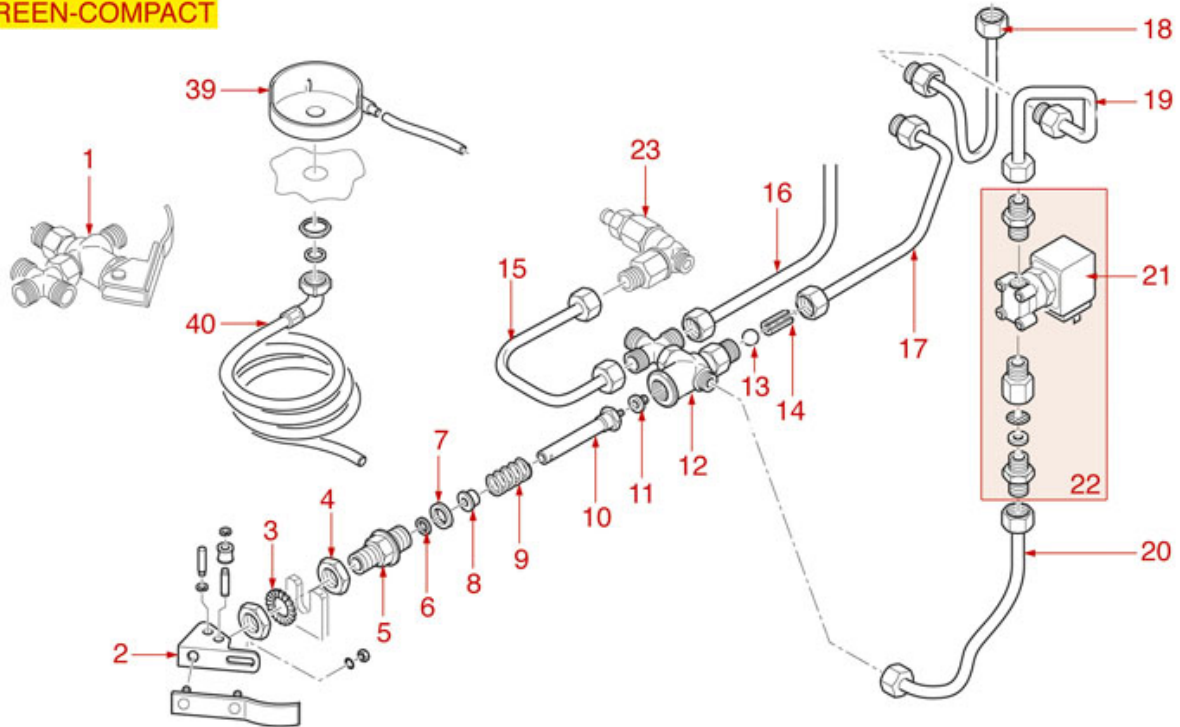

INLET TAP AND RETENTION VALVES

GREEN-COMPACT

CLUB

PROMAC

Position	LF code no.	Description
1	1348807	WATER INLET TAP
2	1348808	TAP LEVER BODY
3	1348829	COGGED WASHER
5	1349038	ROD GUIDE FITTING
6	1348826	LIP SEAL $\varnothing$ 15x9x4.5 mm
7	1186810	FLAT COPPER GASKET $\varnothing$ 24x21x1 mm
8	1348824	SPRING GUIDE
12	1348810	INLET TAP BODY
14	1348811	SPACER INLET TAP
21	1120460	2-WAY SOLENOID VALVE LUCIFER 240V 50Hz
25	1523009	EXPANSION VALVE $\varnothing$ 3/8"M-1/4"M
26	1523010	NON-RETURN VALVE BODY
28	1523011	SQUARED NON-RETURN VALVE
30	1186620	COPPER FLAT GASKET $\varnothing$ 22x17x1.5 mm
36	1250030	SPRING $\varnothing$ 11x21 mm
39	1527812	DRAIN TUB NSF
40	1449876	DRAIN PIPE $\varnothing$ 3/4"F 2000 mm
43	1250028	SPRING $\varnothing$ 10x26 mm
47	1186620	COPPER FLAT GASKET $\varnothing$ 22x17x1.5 mm
49	1523011	SQUARED NON-RETURN VALVE
50	3501053	"O" RING 02031 EPDM
51	1523010	NON-RETURN VALVE BODY
53	1186454	FLAT EPDM GASKET $\varnothing$ 11x3.6x2 mm
55	1250030	SPRING $\varnothing$ 11x21 mm