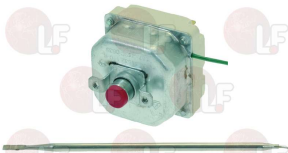

1444004 THREE-PHASE THERMOSTAT 187°C

manual reset
covered capillary 830 mm
bulb ø 4x124 mm