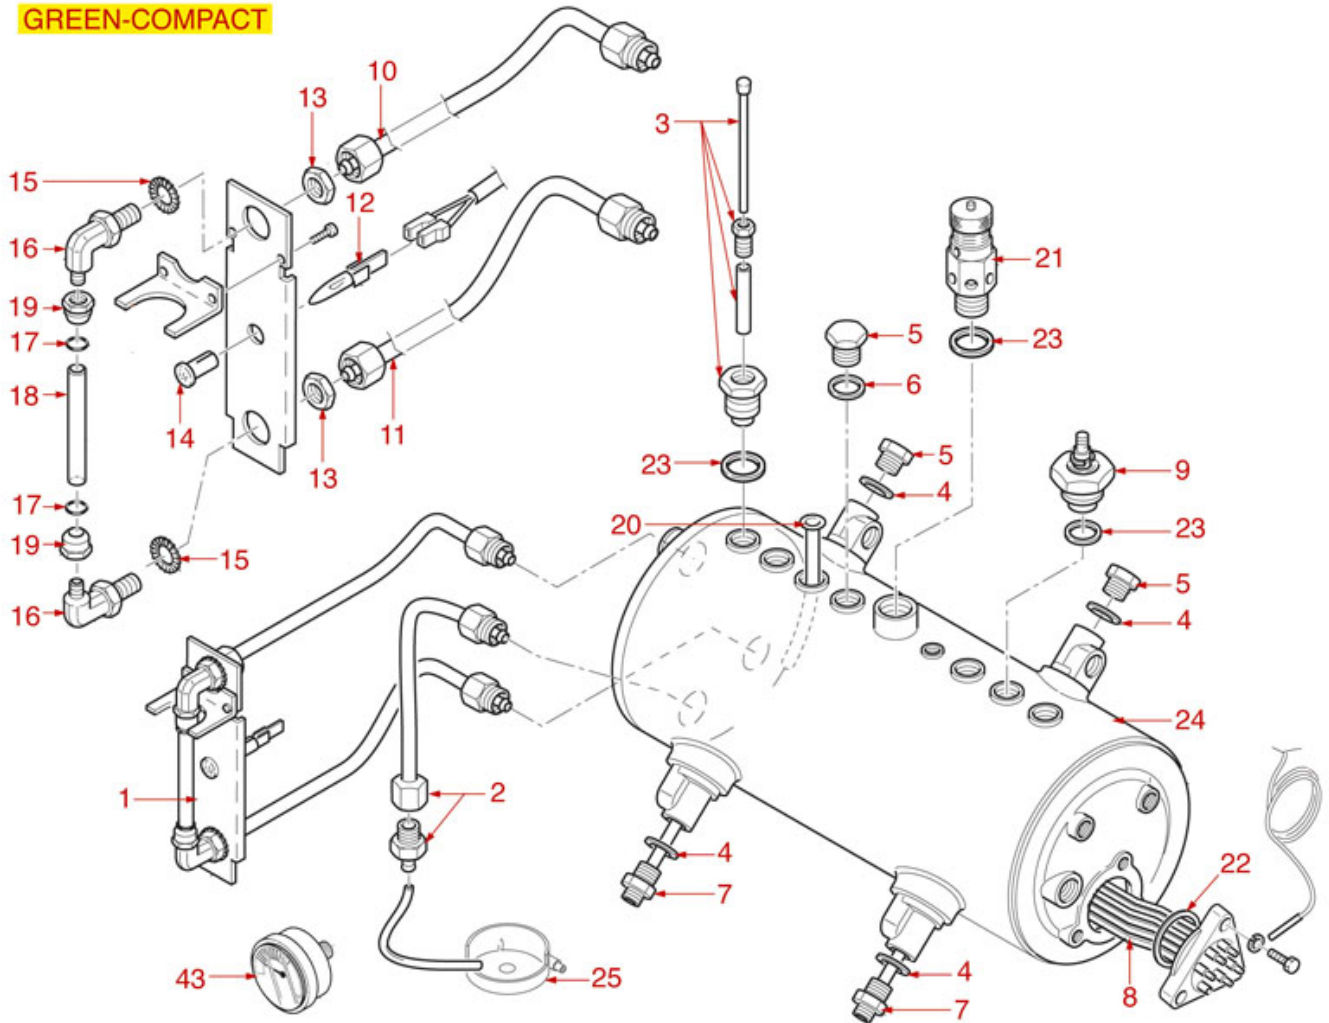

BOILER AND LEVEL GREEN-COMPACT-CLUB

GREEN-COMPACT