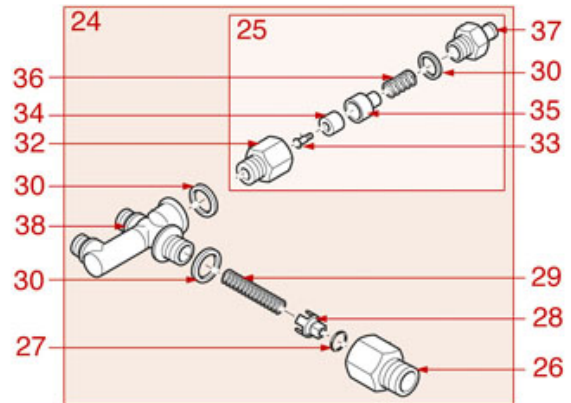

INLET TAP AND RETENTION VALVES

GREEN-COMPACT

CLUB

PROMAC

Position	LF code no.	Description
1	1348807	WATER INLET TAP
2	1348808	TAP LEVER BODY
3	1348829	COGGED WASHER
5	1349038	ROD GUIDE FITTING
6	1348826	LIP SEAL $\varnothing$ 15x9x4.5 mm
7	1186810	FLAT COPPER GASKET $\varnothing$ 24x21x1 mm
8	1348824	SPRING GUIDE
12	1348810	INLET TAP BODY
14	1348811	SPACER INLET TAP
21	1120460	2-WAY SOLENOID VALVE LUCIFER 240V 50Hz
25	1523009	EXPANSION VALVE $\varnothing$ 3/8"M-1/4"M
26	1523010	NON-RETURN VALVE BODY
28	1523011	SQUARED NON-RETURN VALVE
30	1186620	COPPER FLAT GASKET $\varnothing$ 22x17x1.5 mm
36	1250030	SPRING $\varnothing$ 11x21 mm
39	1527812	DRAIN TUB NSF
40	1449876	DRAIN PIPE $\varnothing$ 3/4"F 2000 mm
43	1250028	SPRING $\varnothing$ 10x26 mm
47	1186620	COPPER FLAT GASKET $\varnothing$ 22x17x1.5 mm
49	1523011	SQUARED NON-RETURN VALVE
50	3501053	"O" RING 02031 EPDM
51	1523010	NON-RETURN VALVE BODY
53	1186454	FLAT EPDM GASKET $\varnothing$ 11x3.6x2 mm
55	1250030	SPRING $\varnothing$ 11x21 mm