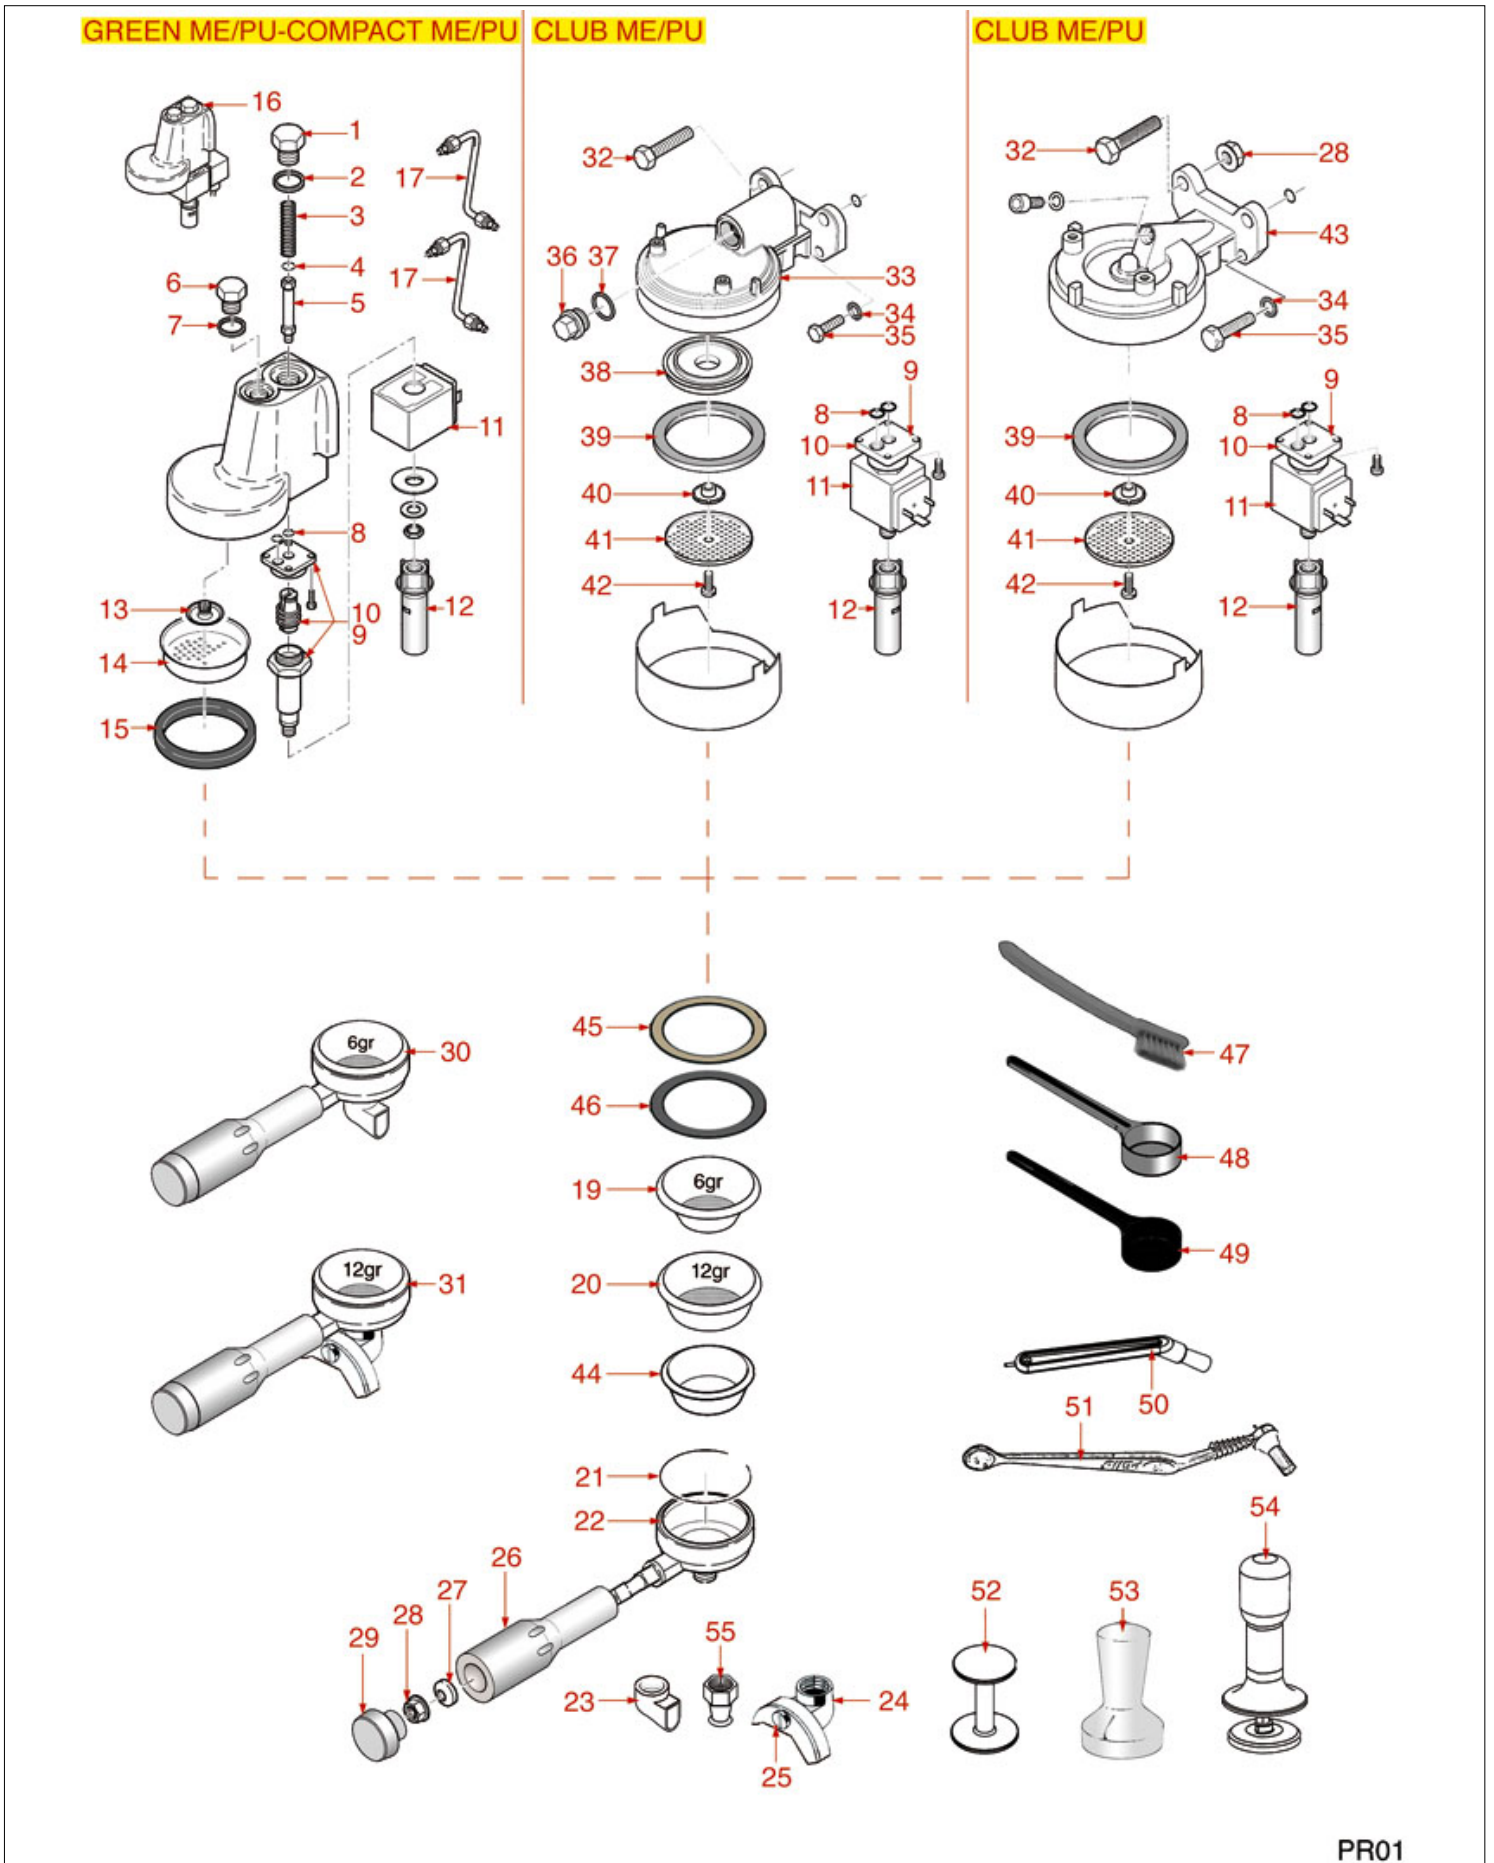

BREW GROUPS GREEN-COMPACT-CLUB

PROMAC

Position	LF code no.	Description
2	1186620	COPPER FLAT GASKET \varnothing 22x17x1.5 mm
3	1250225	SPRING \varnothing 7x27 mm WITH NOZZLE AND FILTER
4	1186421	O-RING 02018 EPDM
5	1324117	INJECTOR PIN
7	1186792	COPPER FLAT GASKET \varnothing 16x12x2 mm
8	1186612	O-RING 02025 VITON
9	1120330	3-WAY SOLENOID VALVE LUCIFER 240V 50Hz
9	1120335	3-WAY SOLENOID VALVE PARKER 230V 50/60Hz
10	1120334	3-WAY MECHANICAL COMPONENT LUCIFER
10	1120339	3-WAY MECHANICAL COMPONENT PARKER
11	1120332	COIL LUCIFER/PARKER 220/240V 9W 50Hz
11	3120032	COIL PARKER ZB09 9W 220/240V 50/60Hz
12	1349037	DRAIN PIPE
13	1501561	GROUP SPRAY NOZZLE \varnothing 30 mm M10x1
14	1081016	SHOWER SCREEN \varnothing 60 mm
15	1186795	FILTER HOLDER GASKET \varnothing 73.5x57.5x8 mm
19	1160251	1 CUP FILTER 6 g
20	1160252	2-CUP FILTER 12 GRAMS
21	1250101	FILTER BLOCKING SPRING \varnothing 1,00 mm INOX
22	1165046	FILTER HOLDER RANCILIO
23	1022501	SINGLE SPOUT \varnothing 3/8"
24	1022502	DOUBLE SPOUT \varnothing 3/8"
25	1160559	CHROME PLATED SCREW FOR SPOUT
26	1241511	FILTER HOLDER HANDLE
27	1186504	STAINLESS STEEL WASHER \varnothing 29x10.6x2 mm
28	1241513	BLIND HEXAGONAL NUT M8 UNI 5721
29	1241051	FILTER HOLDER KNOB CAP
32	1528026	SCREW M8x1 mm UNI 5931
36	1439028	CAP \varnothing 18 mm FOR BREW GROUP
37	1186677	FLAT COPPER GASKET \varnothing 22x18x1.8 mm
38	1086014	SHOWER HOLDER DIFFUSER
39	1186812	FILTER HOLDER GASKET \varnothing 72x57x8 mm
40	1349803	BREW GROUP SPRAY NOZZLE \varnothing 21 mm
41	1081036	SHOWER \varnothing 57.5 mm
42	1528012	CROSS HEAD SCREW M5x14 UNI 7687
44	1160339	BLIND FILTER
45	1190001	PAPER SEAL \varnothing 73x59x0.8 mm
46	1190002	RUBBER SEAL \varnothing 73x59x1 mm EPDM
47	1384002	BRUSH FOR MAINTENANCE
48	1069002	STAINLESS STEEL MEASURING SPOON 20 ml
49	1069001	PLASTIC MEASURING SPOON 20 ml
50	1384001	BRUSH FOR COFFEE SHOWER
51	1384003	BLACK SHOWER CLEANING BRUSH
52	1385002	NYLON COFFEE TAMPER \varnothing 50/57 mm
53	1385053	ANODISED ALUMINUM TAMPER \varnothing 58 mm
54	1385600	DYNAMOMETRIC MANUAL COFFEE TAMPER \varnothing 57mm
54	1385602	MANUAL DYNAMOMETRICAL TAMPER \varnothing 57 mm
55	1022503	STRAIGHT SINGLE SPOUT \varnothing 3/8"