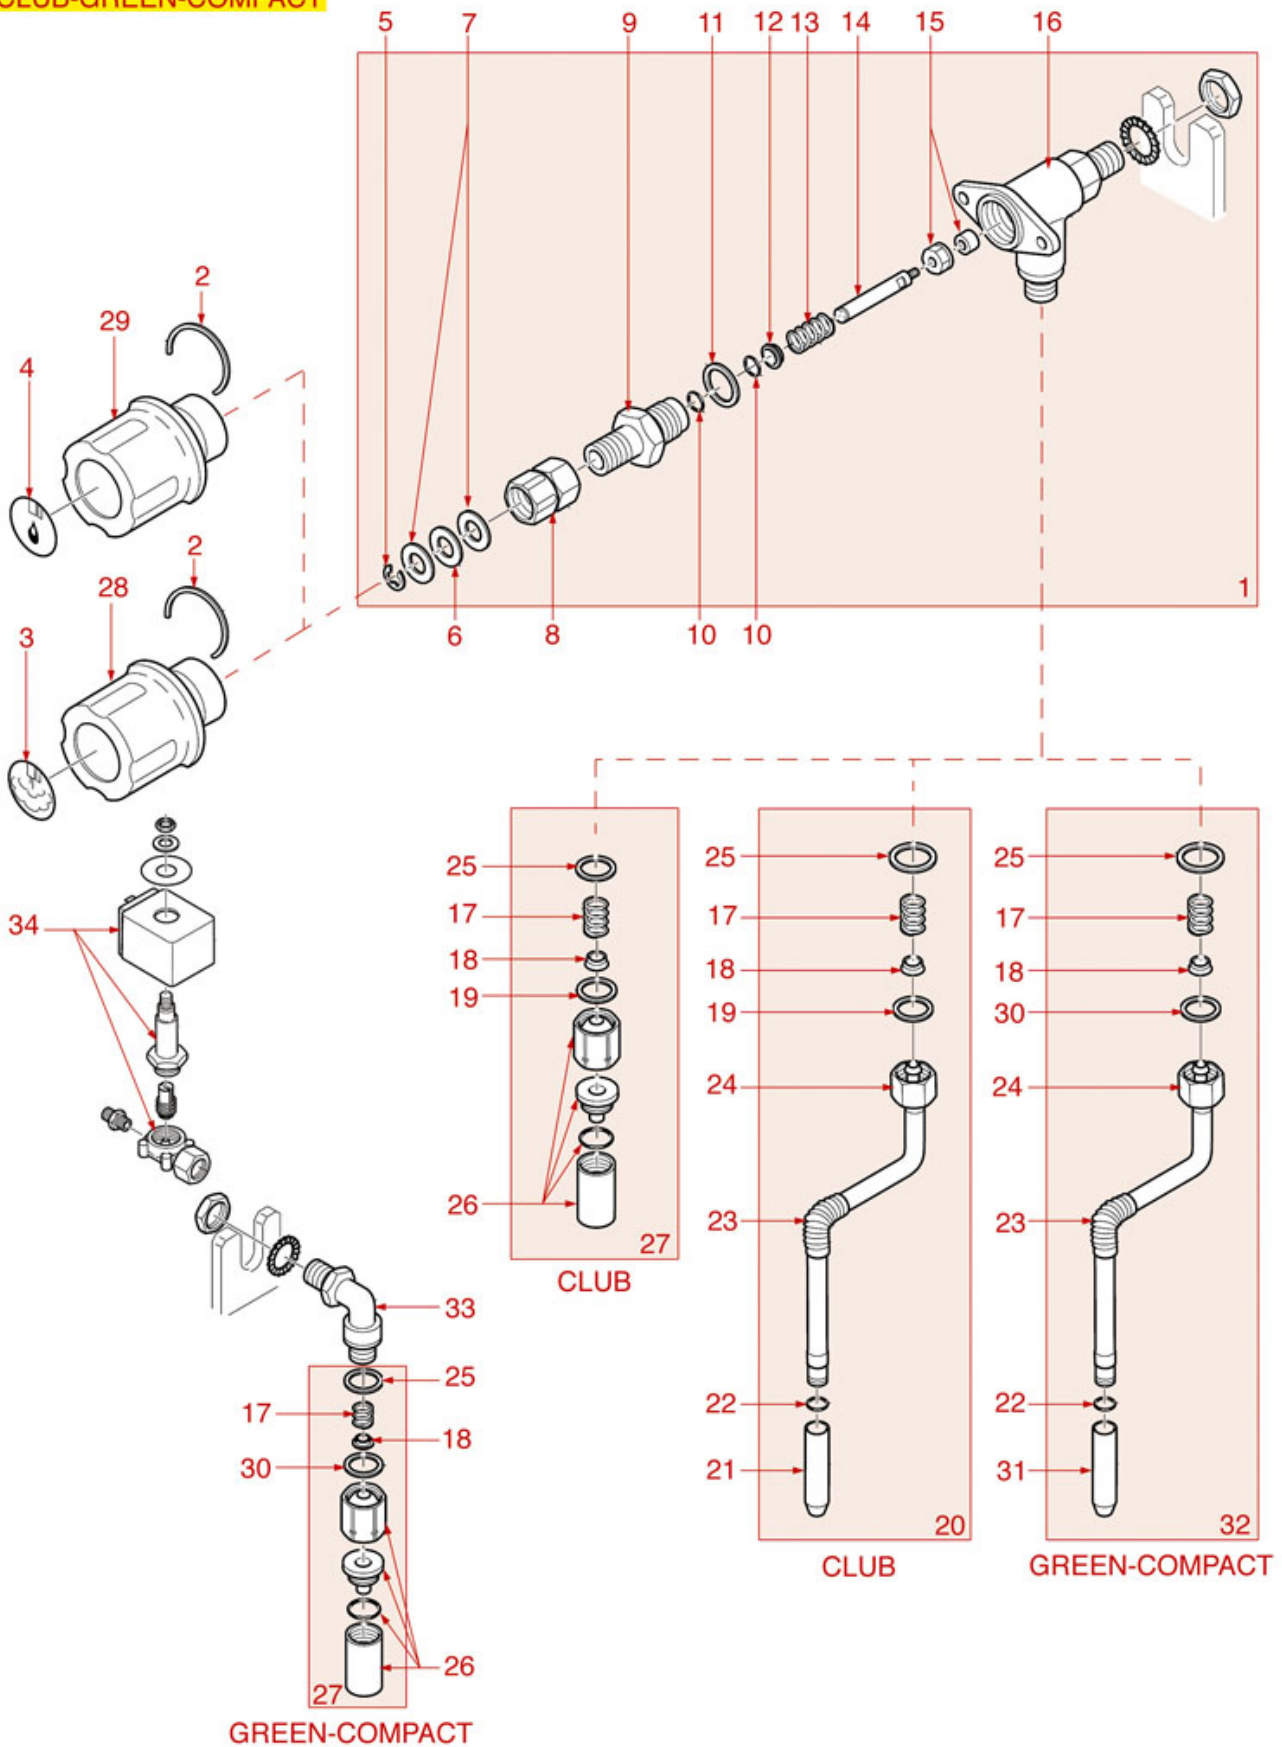

WATER STEAM TAPS

CLUB-GREEN-COMPACT

PROMAC

Position	LF code no.	Description
1	1348855	MLN STEAM TAP
2	1250820	STEAM HANDLE SPRING
5	1348326	SPRING RING RA-7 UNI 7437
6	1186443	TEFLON FLAT GASKET $\varnothing$ 18x9x0.5 mm
7	1528020	WASHER $\varnothing$ 19x9x1.3 mm
8	1348045	TAP BUSHING
9	1348046	TAP PIN
10	1186803	O-RING 02037 EPDM
11	1186810	FLAT COPPER GASKET $\varnothing$ 24x21x1 mm
12	1250027	SPRING GUIDE
13	1250026	SPRING $\varnothing$ 12x31 mm
14	1324078	TAP ROD
15	1528019	NUT WITH GASKET
17	1250224	SPRING $\varnothing$ 12x12 mm
18	1186793	CONICAL TEFLON SEAL $\varnothing$ 12x6.5 mm
19	1186794	TEFLON FLAT GASKET $\varnothing$ 14.6x12x3 mm
20	1449051	STEAM PIPE COMPLETE
25	1186201	TEFLON FLAT GASKET $\varnothing$ 21x16.8x2 mm
26	1449053	COMPLETE WATER PIPE
27	1348044	COMPLETE WATER TAP
27	1449864	COMPLETE WATER PIPE
28	1241109	STEAM TAP KNOB
29	1241110	WATER TAP KNOB
30	1186805	O-RING 0115 EPDM
34	1120460	2-WAY SOLENOID VALVE LUCIFER 240V 50Hz