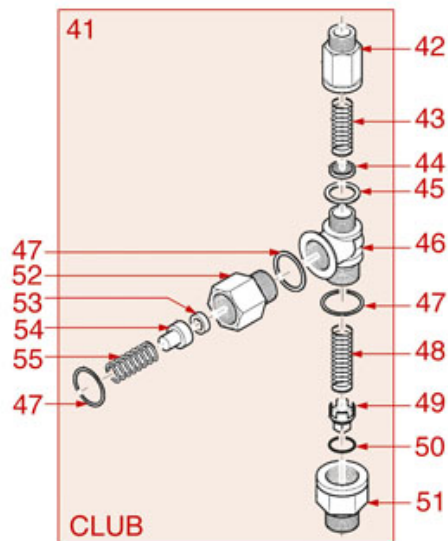

WATER STEAM TAPS

CLUB-GREEN-COMPACT

PROMAC

Position	LF code no.	Description
1	1348855	MLN STEAM TAP
2	1250820	STEAM HANDLE SPRING
5	1348326	SPRING RING RA-7 UNI 7437
6	1186443	TEFLON FLAT GASKET \varnothing 18x9x0.5 mm
7	1528020	WASHER \varnothing 19x9x1.3 mm
8	1348045	TAP BUSHING
9	1348046	TAP PIN
10	1186803	O-RING 02037 EPDM
11	1186810	FLAT COPPER GASKET \varnothing 24x21x1 mm
12	1250027	SPRING GUIDE
13	1250026	SPRING \varnothing 12x31 mm
14	1324078	TAP ROD
15	1528019	NUT WITH GASKET
17	1250224	SPRING \varnothing 12x12 mm
18	1186793	CONICAL TEFLON SEAL \varnothing 12x6.5 mm
19	1186794	TEFLON FLAT GASKET \varnothing 14.6x12x3 mm
20	1449051	STEAM PIPE COMPLETE
25	1186201	TEFLON FLAT GASKET \varnothing 21x16.8x2 mm
26	1449053	COMPLETE WATER PIPE
27	1348044	COMPLETE WATER TAP
27	1449864	COMPLETE WATER PIPE
28	1241109	STEAM TAP KNOB
29	1241110	WATER TAP KNOB
30	1186805	O-RING 0115 EPDM
34	1120460	2-WAY SOLENOID VALVE LUCIFER 240V 50Hz

INLET TAP AND RETENTION VALVES

GREEN-COMPACT

CLUB

PROMAC

Position	LF code no.	Description
1	1348807	WATER INLET TAP
2	1348808	TAP LEVER BODY
3	1348829	COGGED WASHER
5	1349038	ROD GUIDE FITTING
6	1348826	LIP SEAL \varnothing 15x9x4.5 mm
7	1186810	FLAT COPPER GASKET \varnothing 24x21x1 mm
8	1348824	SPRING GUIDE
12	1348810	INLET TAP BODY
14	1348811	SPACER INLET TAP
21	1120460	2-WAY SOLENOID VALVE LUCIFER 240V 50Hz
25	1523009	EXPANSION VALVE \varnothing 3/8"M-1/4"M
26	1523010	NON-RETURN VALVE BODY
28	1523011	SQUARED NON-RETURN VALVE
30	1186620	COPPER FLAT GASKET \varnothing 22x17x1.5 mm
36	1250030	SPRING \varnothing 11x21 mm
39	1527812	DRAIN TUB NSF
40	1449876	DRAIN PIPE \varnothing 3/4"F 2000 mm
43	1250028	SPRING \varnothing 10x26 mm
47	1186620	COPPER FLAT GASKET \varnothing 22x17x1.5 mm
49	1523011	SQUARED NON-RETURN VALVE
50	3501053	"O" RING 02031 EPDM
51	1523010	NON-RETURN VALVE BODY
53	1186454	FLAT EPDM GASKET \varnothing 11x3.6x2 mm
55	1250030	SPRING \varnothing 11x21 mm