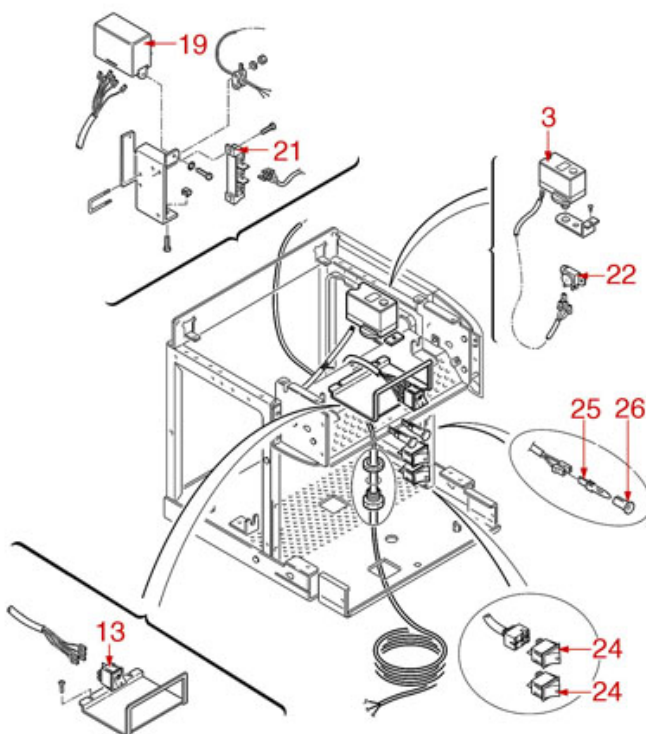

CLUB PU/PU S