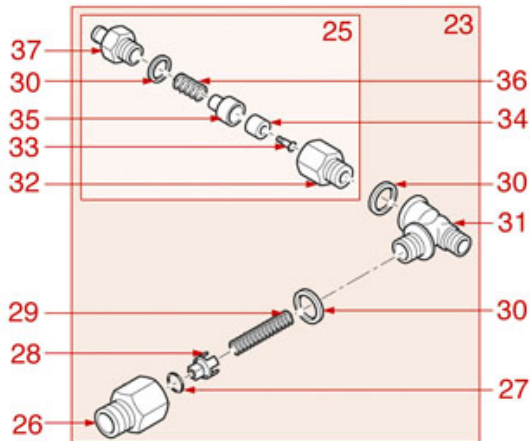

INLET TAP AND RETENTION VALVES

GREEN-COMPACT

CLUB

PROMAC

Position	LF code no.	Description
1	1348807	WATER INLET TAP
2	1348808	TAP LEVER BODY
3	1348829	COGGED WASHER
5	1349038	ROD GUIDE FITTING
6	1348826	LIP SEAL $\varnothing$ 15x9x4.5 mm
7	1186810	FLAT COPPER GASKET $\varnothing$ 24x21x1 mm
8	1348824	SPRING GUIDE
12	1348810	INLET TAP BODY
14	1348811	SPACER INLET TAP
21	1120460	2-WAY SOLENOID VALVE LUCIFER 240V 50Hz
25	1523009	EXPANSION VALVE $\varnothing$ 3/8"M-1/4"M
26	1523010	NON-RETURN VALVE BODY
28	1523011	SQUARED NON-RETURN VALVE
30	1186620	COPPER FLAT GASKET $\varnothing$ 22x17x1.5 mm
36	1250030	SPRING $\varnothing$ 11x21 mm
39	1527812	DRAIN TUB NSF
40	1449876	DRAIN PIPE $\varnothing$ 3/4"F 2000 mm
43	1250028	SPRING $\varnothing$ 10x26 mm
47	1186620	COPPER FLAT GASKET $\varnothing$ 22x17x1.5 mm
49	1523011	SQUARED NON-RETURN VALVE
50	3501053	"O" RING 02031 EPDM
51	1523010	NON-RETURN VALVE BODY
53	1186454	FLAT EPDM GASKET $\varnothing$ 11x3.6x2 mm
55	1250030	SPRING $\varnothing$ 11x21 mm