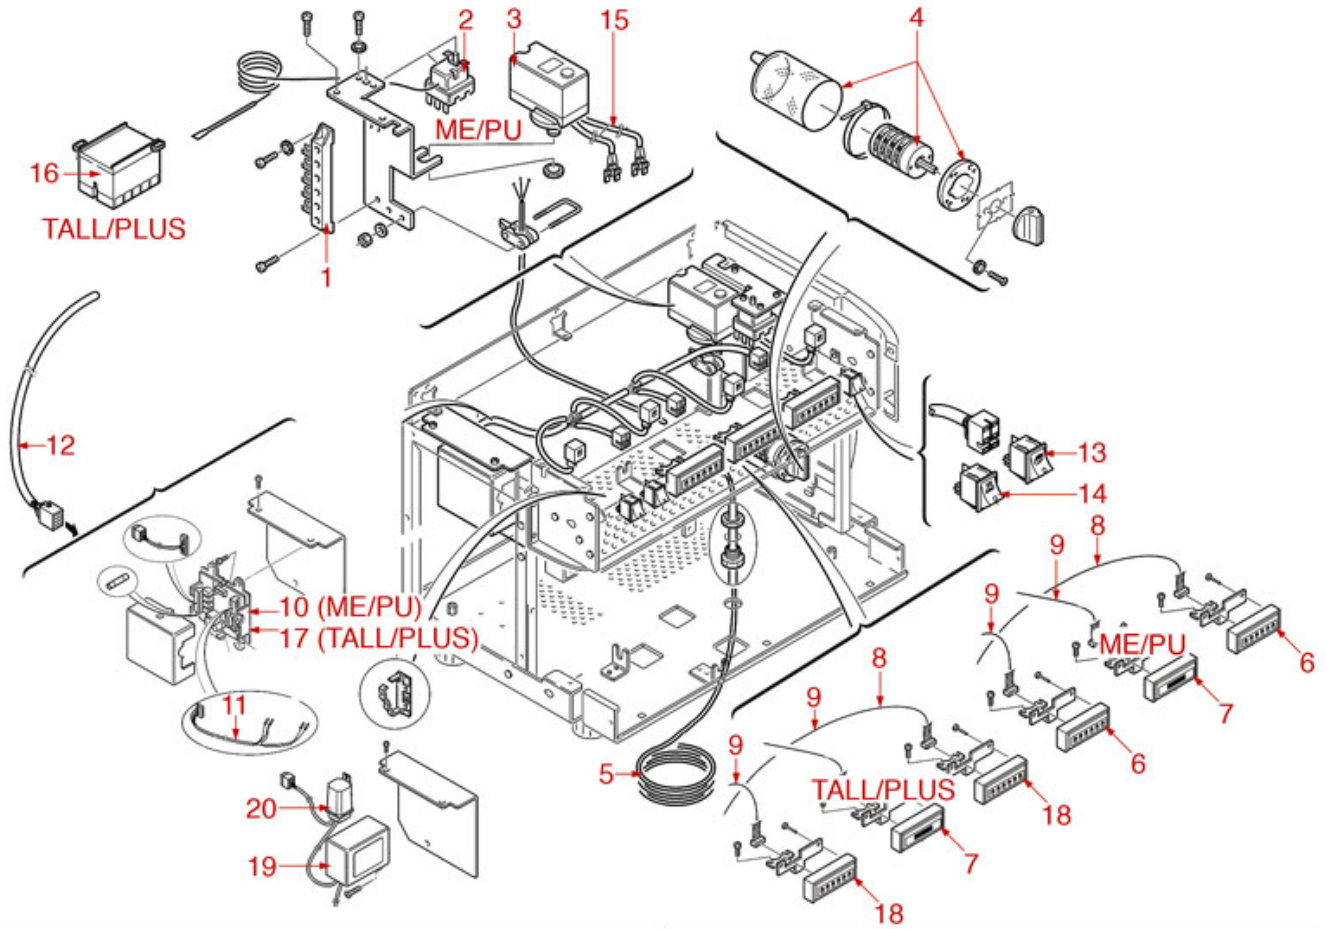

ELECTRICAL SYSTEM GREEN-COMPACT-CLUB

GREEN ME/PU/TALL/PLUS-COMPACT ME/PU