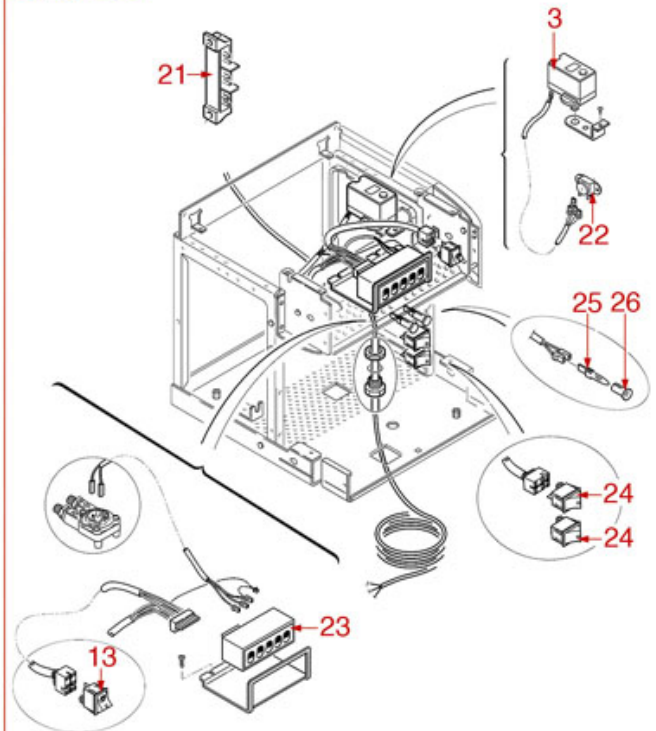

ELECTRICAL SYSTEM GREEN-COMPACT-CLUB

GREEN ME/PU/TALL/PLUS-COMPACT ME/PU

CLUB PU/PU S

CLUB ME